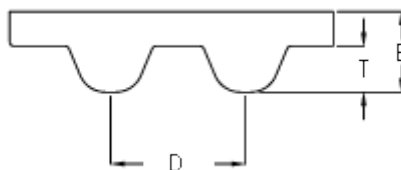

Data Sheet

Article number: 602932750099

Description: Gates timing belt POWERGRIP®
GTX 624 8MX 65

Measures

D (Pitch)	= 8
Height B mm	= 5.6
Height T mm	= 3.4
Length	= 624
Number of teeth	= 78
Type	= 624 8MX 65
Width	= 65